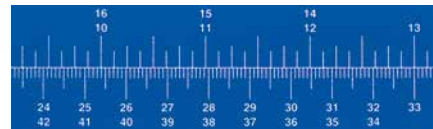

6745 Digital Baby Scale

30 lb x 0.1 oz / 15 kg x 0.005 kg

Detecto's model 6745 Digital Baby Scale has a lock-in weight feature which compensates for typical newborn movement. When weight stabilizes, it is "locked in" and displayed. The infant can be removed and its weight is retained. The scale features a built-in battery charger, battery or AC power, a built-in measuring tape, and a large 1.0" high transfective LCD display. Serial output allows the scale to be connected to a printer or PC.

The 6745 features serial output for connectivity with a PC or printer.

ISO
REGISTERED 9001

Model 6745 Digital Baby Scale

Years of experience have gone into creating the latest in accurate, dependable infant scales... Detecto's 6745. Designed to be used with the utmost ease, this scale can weigh even the most active baby. With step-by-step instructions right on the keypad, there's never any question about what to do next. The 6745 features lock-in weight ability, built-in battery charger for NiCad or NiMH batteries (15 hours charging time), a locking pin for easily removing the tray for cleaning, and sleep and auto shutoff modes to extend battery life.

6745 SPECIFICATIONS

Capacity	30 lb x 0.1 oz / 15 kg x 0.005 kg
Tray Size	26" W x 12.188" D / 66 cm W x 31 cm D
Overall Size	26" W x 14.256" D x 7.473" H / 66 cm W x 36 cm D x 19 cm H
Display	6-digit, 7-segment 1.0" / 25 mm high transfective LCD
Power	6 "C" cell batteries or universal AC adapter
Weight Units	Pounds and Ounces / Kilograms
Integrated Ruler	Measures up to 22" / 56 cm
Output	RS-232 serial
Shipping Weight	25 lb / 11 kg

An integrated ruler on the baby tray measures up to 22" / 56 cm

Cardinal Scale reserves the right to improve, enhance, or modify features and specifications without prior notice.

DETECTO
A Division of Cardinal Scale Manufacturing Co.
203 E. Daugherty, Webb City, MO 64870 USA
Ph: 417-673-4631 or 1-800-641-2008 Fax: 417-673-5001
www.Detecto.com